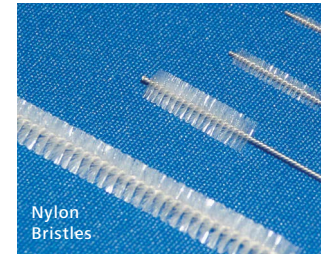

# Instrument Cleaning Brush

90-007 2.3mm    90-008 2.6mm    91-212 2mm    91-412 4mm    91-512 5mm    91-616 6mm

Ask your Sales Rep about Bundle Pricing. Free Brush Organizer Included!

## Cygnus Medical Ring-Handled Channel Brushes

We offer a wide array of nylon Ring-Handled Channel Brushes. These instrument cleaning brushes are available in many different sizes and are constructed with stainless steel twisted wire and non-abrasive nylon bristle brushes. The color-coded ring handles make it easy to select the proper brush diameter. We can also supply you with a convenient brush organizer for quick and efficient brush selection. Use with Simple2™ Enzymatic Detergent for the most effective pre-clean process.

*The Pull-Through Channel Brush can be used on all laparoscopic and cannulated stainless steel instruments.*

SKU	BRUSH SIZES	LENGTH	UNITS/PACK
91-212	2 mm (6 French)	12"	5 Brushes
91-412	4 mm (12 French)	12"	5 Brushes
91-512	5 mm (15 French)	12"	5 Brushes
91-616	6 mm (18 French)	16"	5 Brushes
91-724	7 mm (21 French)	24"	5 Brushes
92-500	Brush Reamer Coarse Bristles /Tapered	14"	5 Brushes
CB514-RH	Ring-Handled Brush Organizer	18" X 30"	1 Organizer