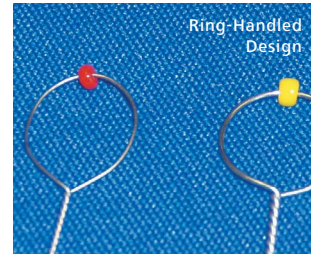

# Instrument Cleaning Brush

90-007 2.3mm    90-008 2.6mm    91-212 2mm    91-412 4mm    91-512 5mm    91-616 6mm

Ask your Sales Rep about Bundle Pricing. Free Brush Organizer Included!

## Cygnus Medical Ring-Handled Channel Brushes

We offer a wide array of nylon Ring-Handled Channel Brushes. These instrument cleaning brushes are available in many different sizes and are constructed with stainless steel twisted wire and non-abrasive nylon bristle brushes. The color-coded ring handles make it easy to select the proper brush diameter. We can also supply you with a convenient brush organizer for quick and efficient brush selection. Use with Simple2™ Enzymatic Detergent for the most effective pre-clean process.

*The Pull-Through Channel Brush can be used on all laparoscopic and cannulated stainless steel instruments.*